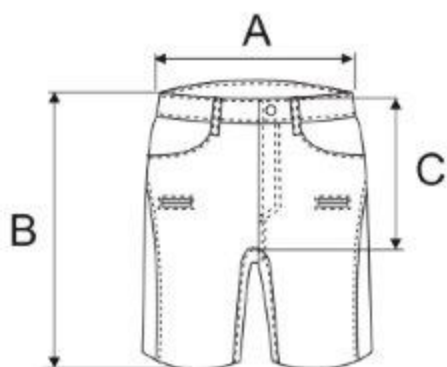

Il Consigliere Federale
Responsabile dei Tecnici
Fabrizio Pesce

	A	B	C
XXL	57	50	71
XL	54	47	69
L	51	44	66
M	48	41	64
S	45	38	62
XS	42	35	60

(cm)

SHOOTING PANTS & SHORTS MAN

SHOOTING PANTS

	A	B	C	D
S	41	104	21	33
M	43	106	21	33
L	45	109	22	34
XL	47	112	23	35
XXL	49	115	24	36
3XL	51	121	26	38
4XL	53	121	26	40

SHOOTING SHORTS

	A	B	C
S	39	53	32
M	43	55	33
L	45	56	34
XL	47	58	35
XXL	49	60	36
3XL	50	64	38
4XL	53	64	40

TDS Wear - Cut 2018

DIMENSIONS
ARE FOR
REFERENCE
ONLY

H-CUT mAn

S
M
L
XL
XXL

A B C¹ C² D E

50	71	37,5	77	48	29
54	70	39	77	50	32
58	76	40	78,5	50	34
63	78	42	81	56	36
66	81	45,5	82	56	36

SHOOTING PANTS & SHORTS WOMEN

SHOOTING PANTS

	A	B	C	D
XS	38	98	20	25
S	40	100	21	26
M	42	102	22	28
L	44	106	22	29
XL	46	108	23	30

SHOOTING SHORTS

	A	B	C
XS	38	44	25
S	40	46	26
M	42	48	28
L	44	49	29
XL	46	51	30