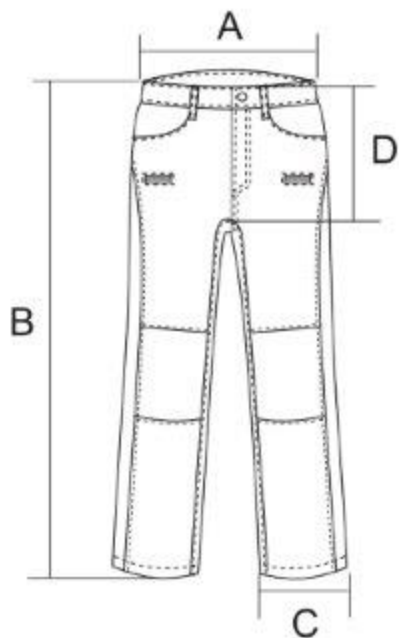

Il Consigliere Federale
Responsabile dei Tecnici
Fabrizio Pesce

	A	B	C
XXL	57	50	71
XL	54	47	69
L	51	44	66
M	48	41	64
S	45	38	62
XS	42	35	60

(cm)

SHOOTING PANTS & SHORTS MAN

SHOOTING PANTS

	A	B	C	D
S	41	104	21	33
M	43	106	21	33
L	45	109	22	34
XL	47	112	23	35
XXL	49	115	24	36
3XL	51	121	26	38
4XL	53	121	26	40

SHOOTING SHORTS

	A	B	C
S	39	53	32
M	43	55	33
L	45	56	34
XL	47	58	35
XXL	49	60	36
3XL	50	64	38
4XL	53	64	40

TDS Wear - Cut 2018

DIMENSIONS
ARE FOR
REFERENCE
ONLY

H-CUT mAn

S
M
L
XL
XXL

A B C¹ C² D E

50	71	37,5	77	48	29
54	70	39	77	50	32
58	76	40	78,5	50	34
63	78	42	81	56	36
66	81	45,5	82	56	36

SHOOTING PANTS & SHORTS WOMEN

SHOOTING PANTS

	A	B	C	D
XS	38	98	20	25
S	40	100	21	26
M	42	102	22	28
L	44	106	22	29
XL	46	108	23	30

SHOOTING SHORTS

	A	B	C
XS	38	44	25
S	40	46	26
M	42	48	28
L	44	49	29
XL	46	51	30